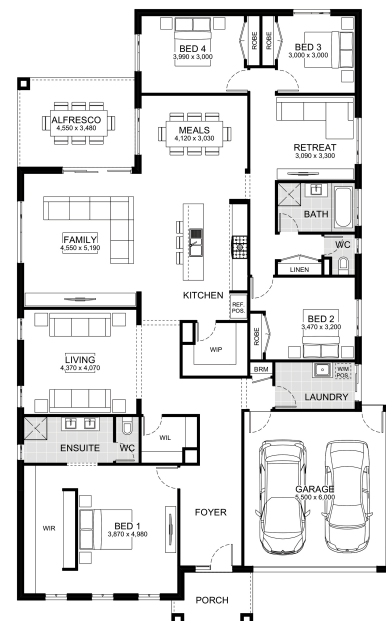

ESCAPE TO PARADISE

ALPHA
COLLECTION

**UP TO
\$40,000*
WORTH OF
UPGRADES**

Facade:

House:

Land:

Inclusions

Contact: