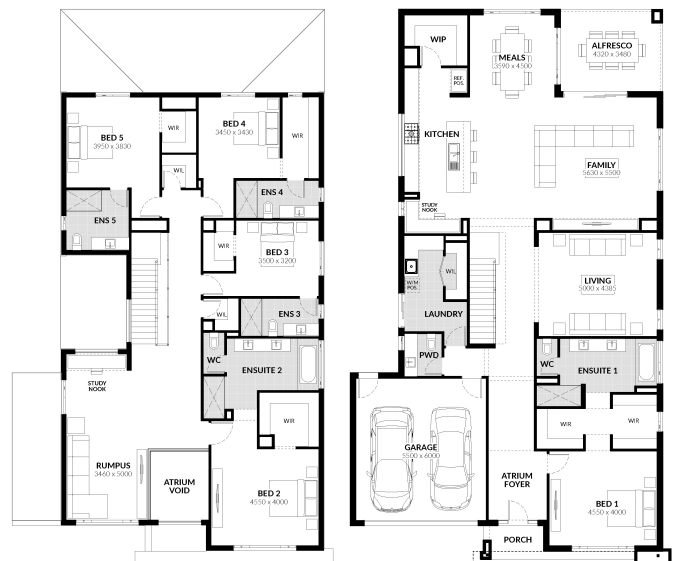

ESCAPE TO PARADISE

allure  
COLLECTION

UP TO  
\$60,000\*  
WORTH OF  
UPGRADES

Facade:

House:

Land:

Inclusions

Contact: